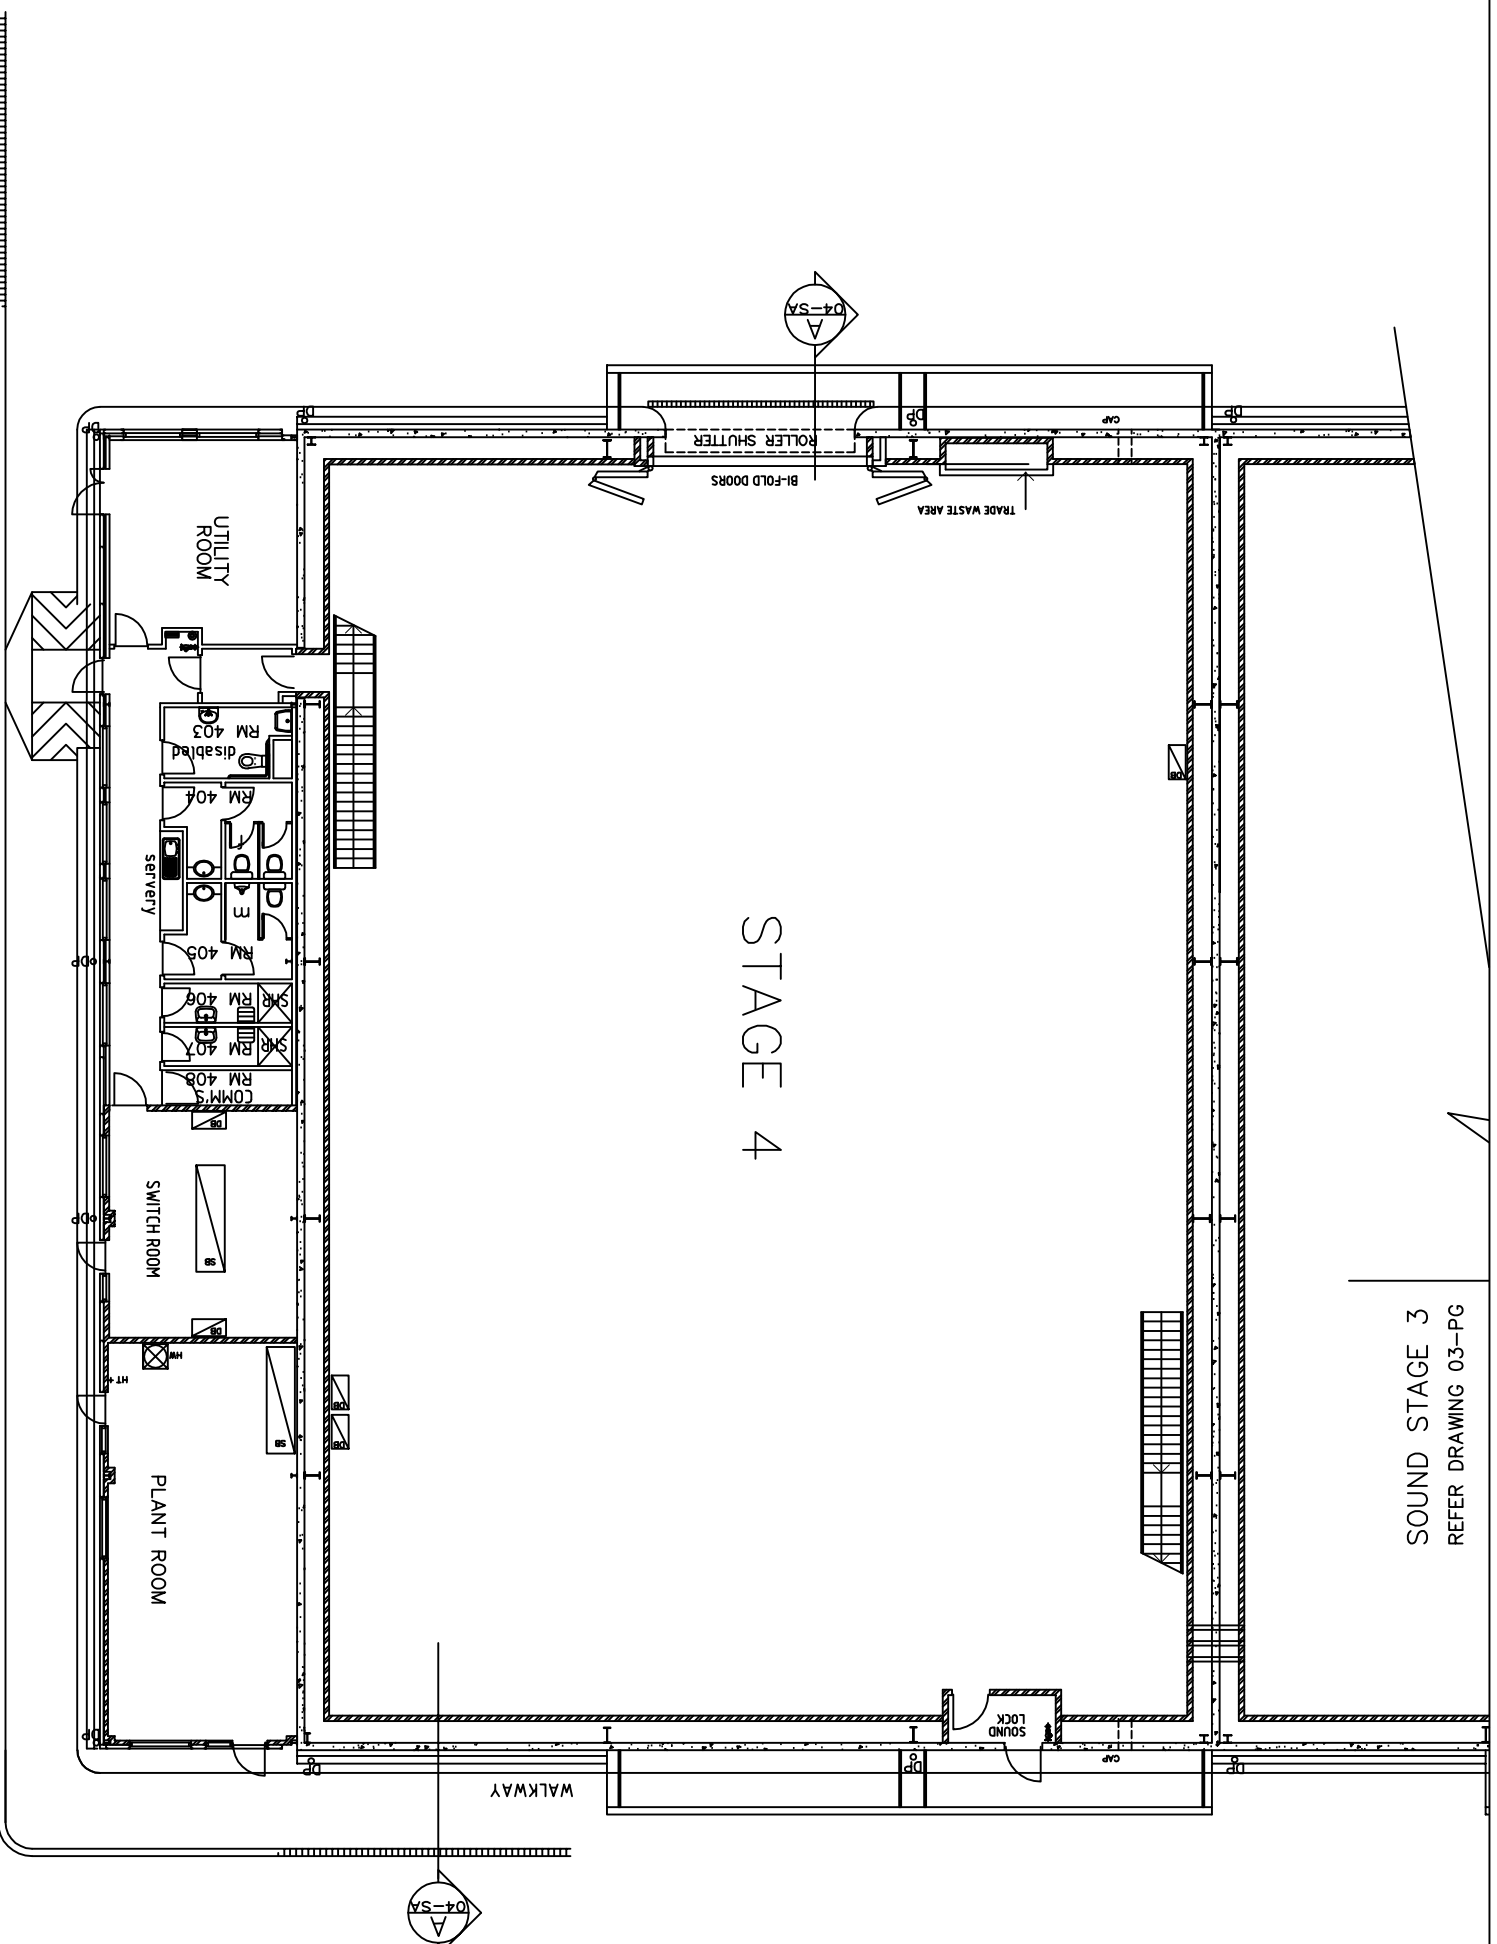

FOX  
STUDIOS  
AUSTRALIA

**STAGE 4**  
GROUND FLOOR  
PLAN

DATE ISSUED:  
30 AUG 00

DRWG NO:

**04-PG**

SOUND STAGE 3  
REFER DRAWING 03-PG